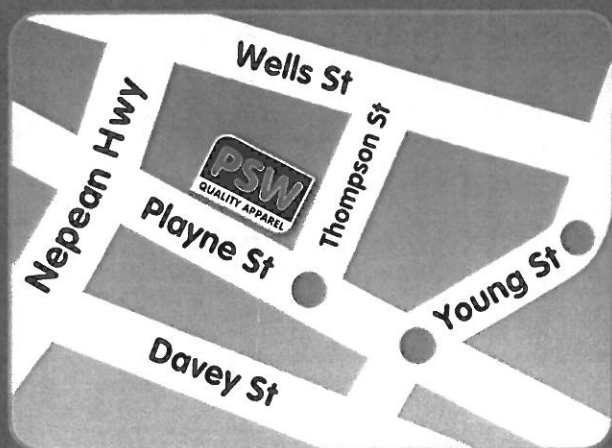

Australia Day Public Holiday 2014... Yes we are open!

We know that the back-to-school rush can be a busy time of year, so our store will be open for regular trade on the Australia Day Public Holiday (Monday 27 January) to provide you with convenient shopping hours!*

*Please note: We will be closed Sunday 26 January. Lay-by will be unavailable in January and February.

AVAILABLE AT PSW FRANKSTON

21 Playne Street, Frankston VIC 3199
Phone: 03 9769 6510

TRADING HOURS

Monday to Friday 8:30am - 4:30pm

Saturday 9:00am - 4:00pm

Sunday CLOSED

www.psw.com.au - save time, shop online!

PLEASE NOTE: Our store will be closed from Saturday 21 December, 2013 to Sunday 5 January, 2014.